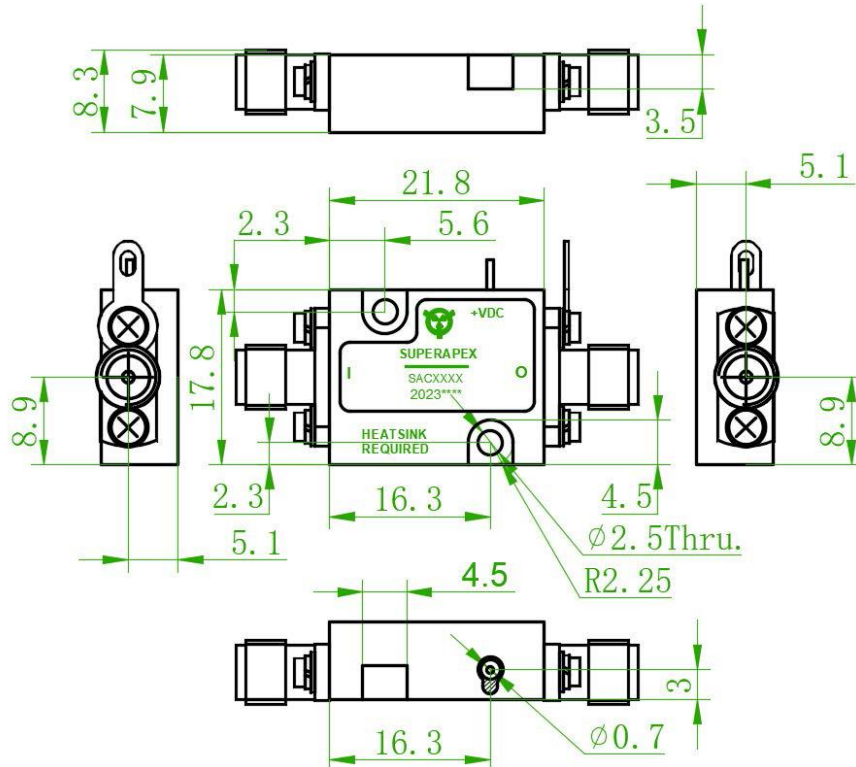

SAC1149A

Wide-band Low Noise Amplifier Module
2~4GHz NF=0.6dB

Rev 1.0

Mechanical Outline

All dimensions are in millimeters

SuperApex, LLC

1580 S. Milwaukee Ave. Suite 405, Libertyville, IL 60048, USA
Tel: 1-847-505-8319, 1-847-573-9866
E-mail: sales@superapexco.com
Website: www.superapexco.com