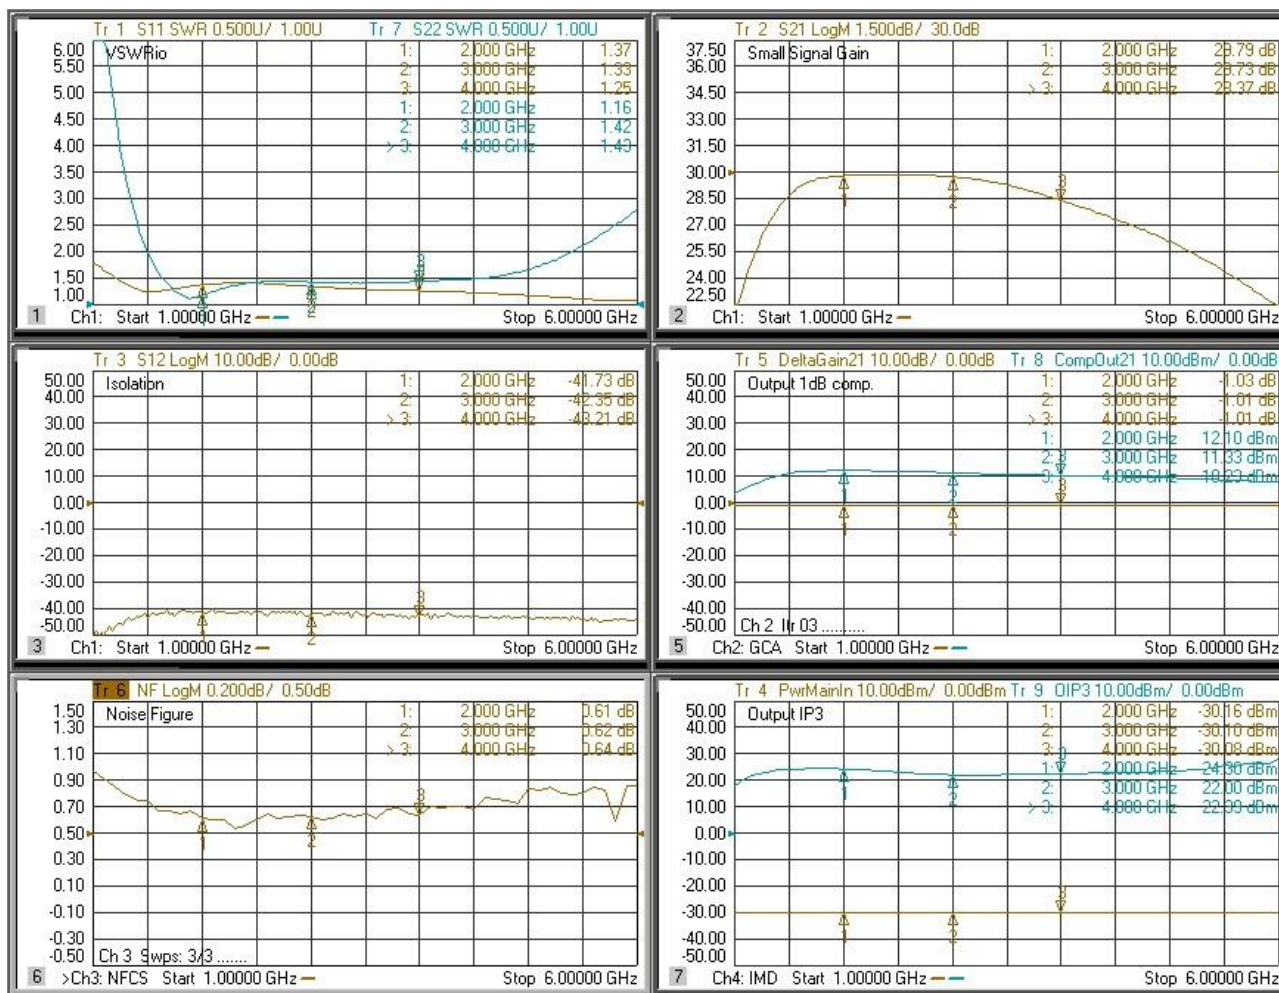

Features

- Frequency: 2~4GHz
- Gain: 30dB
- OP_{-1dB}: 10dBm
- Noise Figure: 0.6dB Typ. 0.8dB Max.
- Supply Current: 40mA
- Size: 17.8mm×20mm×8.35mm

Typical Applications

- Microwave radio
- Telecommunication
- Deep Space Communication
- Test instrumentation
- Military

Parameter	Min.	Typ.	Max.	Units
Frequency Range	2~4			GHz
Gain	28	30	31.5	dB
Gain Flatness	-	±1	-	dB
Noise Figure	-	0.6	0.8	dB
Output Power for 1 dB Compression (OP _{-1dB})	-	10	-	dBm
Output IP ₃	-	23	-	dBm
Input VSWR	-	1.5	1.8	:1
Output VSWR	-	1.5	1.8	:1
Supply Voltage	4.5	5	5.5	V
Supply Current	-	40	-	mA

Mechanical Specifications

Parameter	
Input/Output	SMA(F) Field-replaceable
Bias	Pin/Case ground
Case Material	7050 Aluminum alloy
Weight	25g

Absolute Maximum Ratings

Maximum Input Power	+13dBm	Operating Temperature	-55°C~+85°C
Channel Temperature	+150°C	Storage Temperature	-65°C~+150°C

SuperApex, LLC

1580 S. Milwaukee Ave. Suite 405, Libertyville, IL 60048, USA
 Tel: 1-847-505-8319, 1-847-573-9866
 E-mail: sales@superapexco.com
 Website: www.superapexco.com

Typical Performance Curve

TA=+25°C