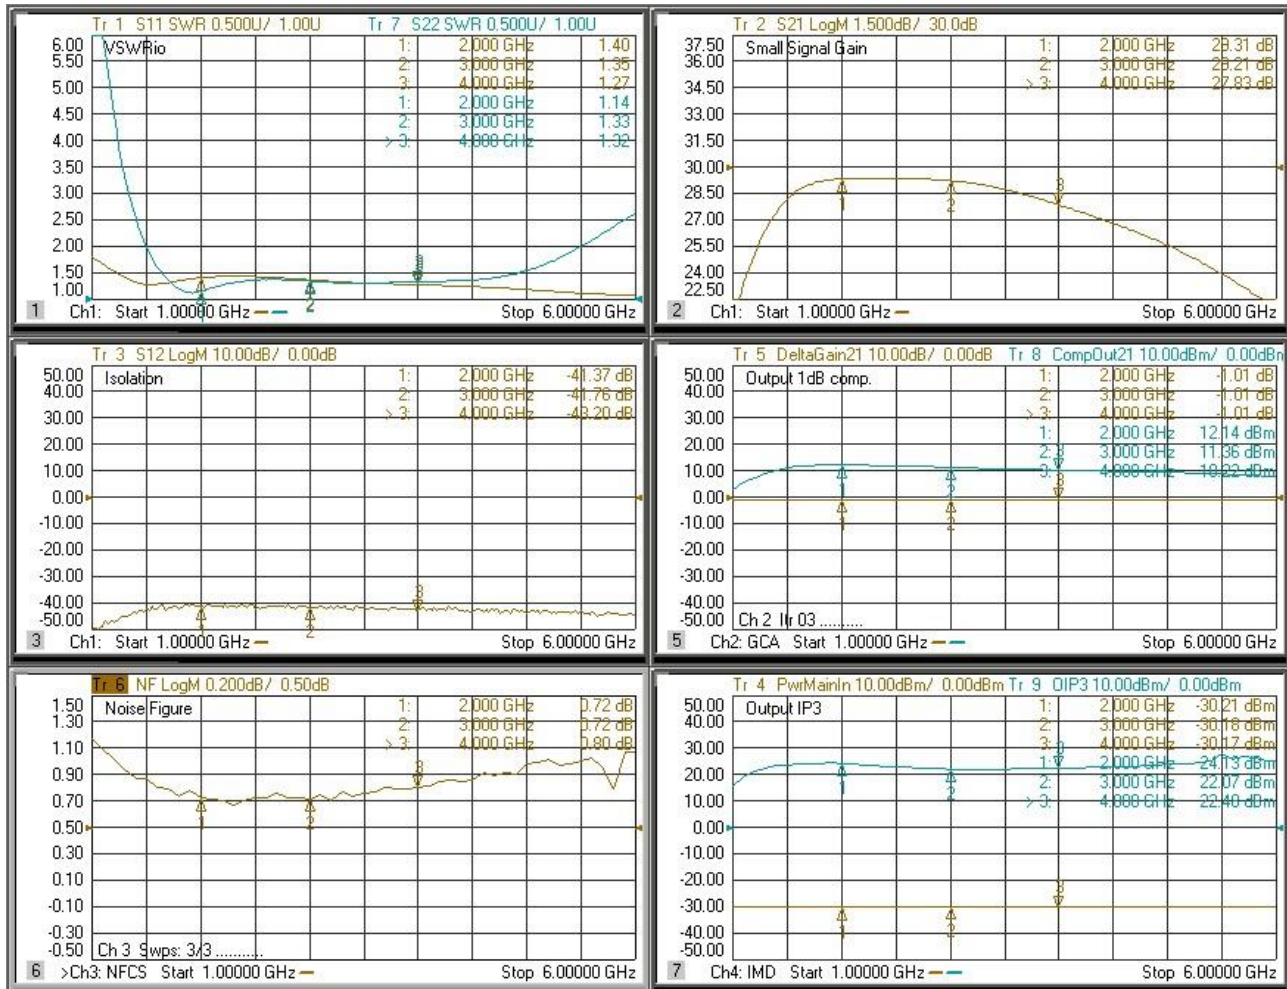

SAC1149A

Wide-band Low Noise Amplifier Module 2~4GHz NF=0.6dB

Rev 1.0

TA=70°C

SuperApex, LLC

1580 S. Milwaukee Ave. Suite 405, Libertyville, IL 60048, USA
Tel: 1-847-505-8319, 1-847-573-9866
E-mail: sales@superapexco.com
Website: www.superapexco.com