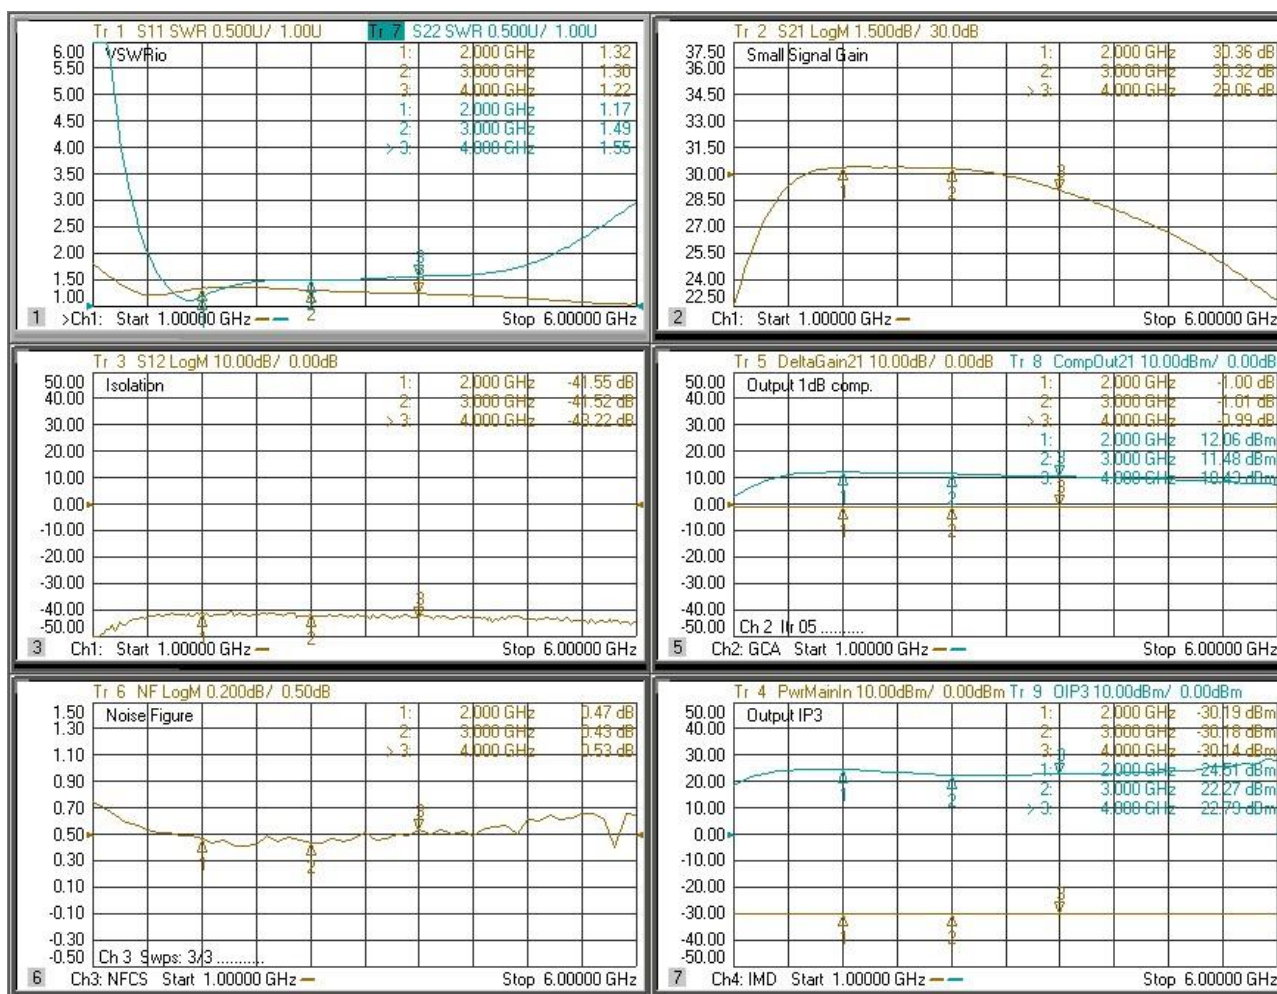

SAC1149A

Wide-band Low Noise Amplifier Module 2~4GHz NF=0.6dB

Rev 1.0

T_A = -40°C

SuperApex, LLC

1580 S. Milwaukee Ave. Suite 405, Libertyville, IL 60048, USA
Tel: 1-847-505-8319, 1-847-573-9866
E-mail: sales@superapexco.com
Website: www.superapexco.com